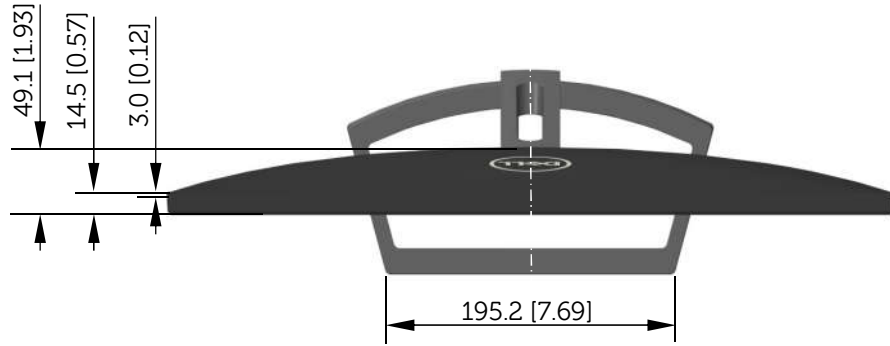

# S2218H / S2218M Outline Dimension

Unit: mm (inch)  
 Dimension: Nominal  
 Scale: Not to scale

Back view of Monitor without stand

S2318H / S2318HX / S2318HN / S2318NX / S2318M Outline Dimension

Unit: mm (inch)  
 Dimension: Nominal  
 Scale: Not to scale

Back view of Monitor without stand